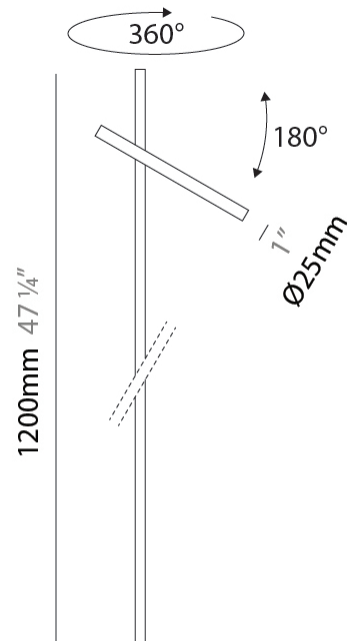

SHANGHAI POST

E9B243-

base number   Color   Finish
Temperature   Options

1. To build a product code in our configurator select the specify button on the base model # product page
2. To build a manual product code on this datasheet choose from the options listed below in blue font and add the suffix to the base model #

GENERAL

Series: Shanghai
Brand: Platek
Division: Exterior
Mounting Type: Post
Mounting Location: Above Ground
Subcategory: Bollard - Garden

PHYSICAL

Shape: Abstract
Diameter (mm): 25
Diameter (in): 1
Height (mm): 1200
Height (in): 47 1/4
Extension (mm): 350
Extension (in): 13 3/4
Light Distribution: Direct
Screws: No visible screws
Fixture Finish: [ANT](#) / [BLK](#) / [BRZ](#) / [COR](#) / [FGR](#) / [GRY](#) / [RSB](#) / [WHI](#)
Fixture Material: Aluminum

ELECTRICAL

Lamp Type: LED
Input Wattage (W): 7.3
Total Output Wattage (W): 6.4
Dimming: Non-Dimmable
Driver Included: No
Driver Location: Remote
Driver Type: Constant Voltage - Universal
Driver Class: Class 2
Input Voltage (V): 120 - 277
Output Voltage (V): 24
Upon Request: SC power - DPH0300024ST (Phase Dimming)

LED

Color Temperature (°K): [2700](#) / [3000](#)
Max. Delivered Lumen (lm): 530
Nominal Lumen (lm): 700
CRI: >90 CRI
Lamp Life (hrs): 60000

OPTICAL

Optic°: 120

RATINGS AND CERTIFICATIONS

Certified By: Certified for North American Standards
IP rating: IP65
IK Rating: IK05

PROJECT
TYPE
SPECIFIER
QUANTITY
DATE